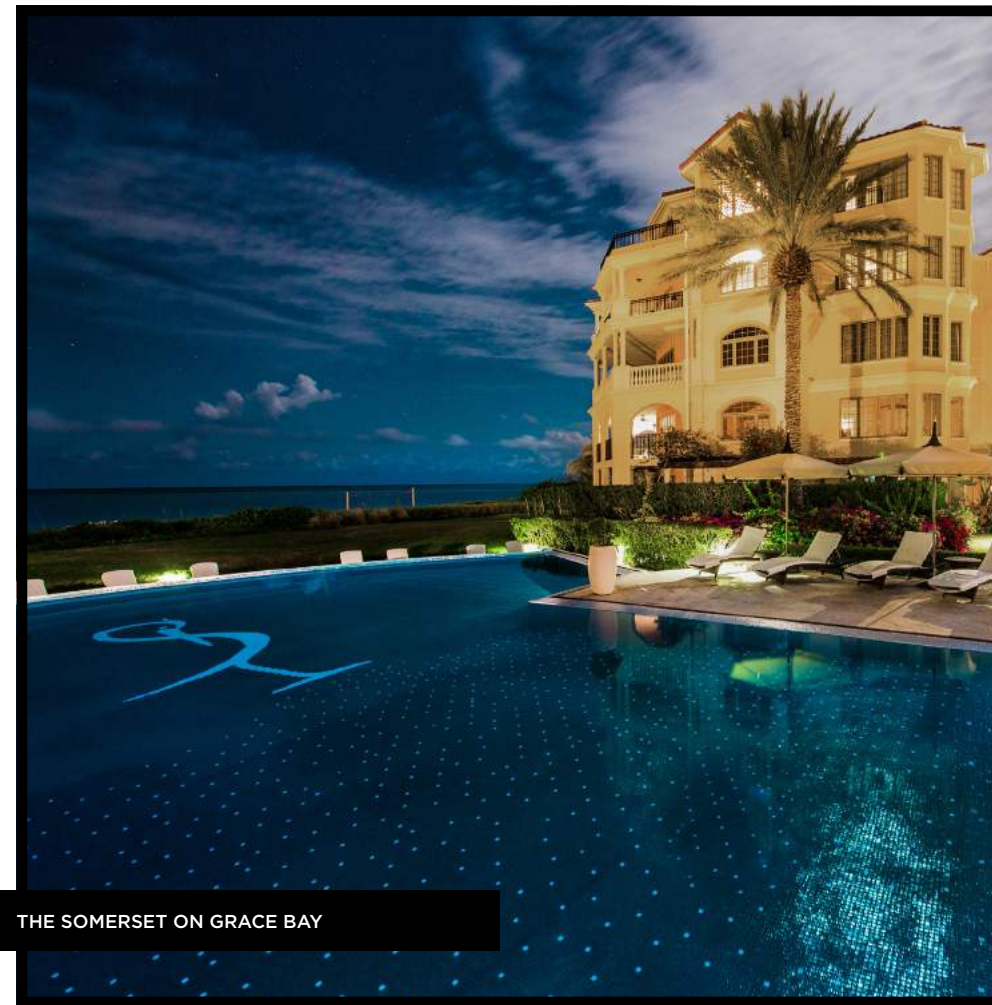

REF.: 107 FIREGLASS

REF.: 412 FIREGLASS

THE SOMERSET ON GRACE BAY

PATIO BY CULZONI, SANTA FÉ

PATIO BY CULZONI, SANTA FÉ